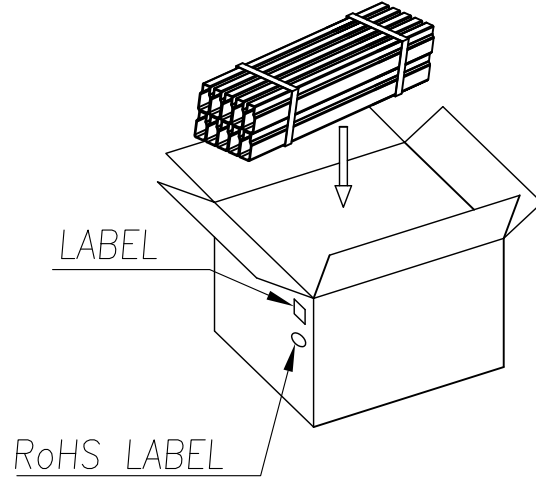

PUT STACK TUBES INTO THE CARTON BOXES