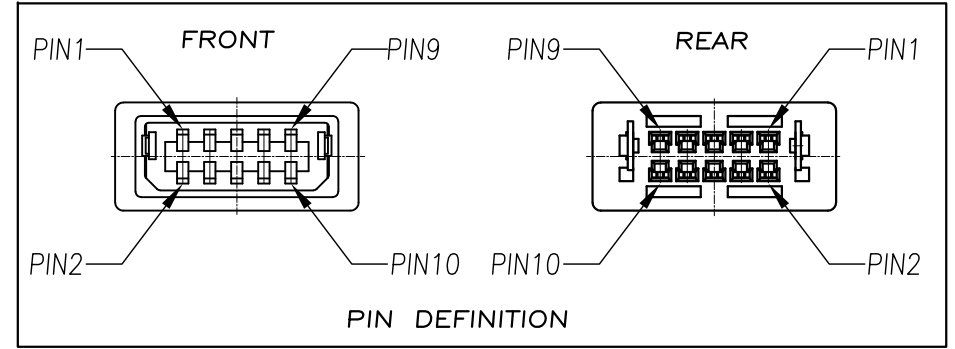

CUSTOMER DRAWING

REV.	DESCRIPTION	APPROVED BY	DATE	ECN NO.
F	RELEASE	Fido Weng	22/12/08*	
G				
H				

1. MATERIAL :
 - 1-1. HOUSING : PBT UL94V-0 ; COLOR : BLACK
 - 1-2. CONTACT : PHOSPHOR BRONZE
 - 1-3. SPRING: PHOSPHOR BRONZE
2. FINISH :
 - 2-1. CONTACT A : 10 MICRO INCHES MIN. GOLD PLATED
OTHER AREA:GOLD FLASH
SOLDER TAILS:BRIGHT TIN 60u"
UNDERPLATED NICKEL OVER ALL 50u" MIN
 - 2-2. SPRING: BRIGHT TIN 60u"
UNDERPLATED NICKEL OVER ALL 50u" MIN

TABLE A

MU-10M1-01	BLACK	Au5u"
MU-10M1-03	BLACK	Au30u"
MU-10M1-05	BLACK	Au10u"
P/N	COLOR	PLATING

DRAWN	Mark Kao	APPEND	Ku Chou	UNIT	mm	TOLERANCE			TITLE	MINI USB PLUG,10 PINS,GABLE MOUNT			SHEET	1/2
CHOKED	Emily Suen			SCALE	1:1	.x ±0.20 .xx ±0.10 .xxx ±0.05 .xxxx ±0.03 ANGULA ±1*			PART NO.	SEE TABLE A	DWG NO.	QC1680	VERSION	F
								NIAN YEONG ENTERPRISE						
								年永實業有限公司						

DRAWN	Mark Kao	APP'D	Ku Chou	UNIT	mm	TOLERANCE		TITLE	MINI USB PLUG,10 PINS,GABLE MOUNT			SHEET
CHK'D	Emily Suen			SCALE	1:1	.x ±0.20 .xx ±0.10 .xxx ±0.05 .xxxx ±0.03 ANGULA ±1°		PART NO.	SEE TABLE A	DWG NO.	QC1680	2 2 F
							NIAN YEONG ENTERPRISE		年永實業有限公司			