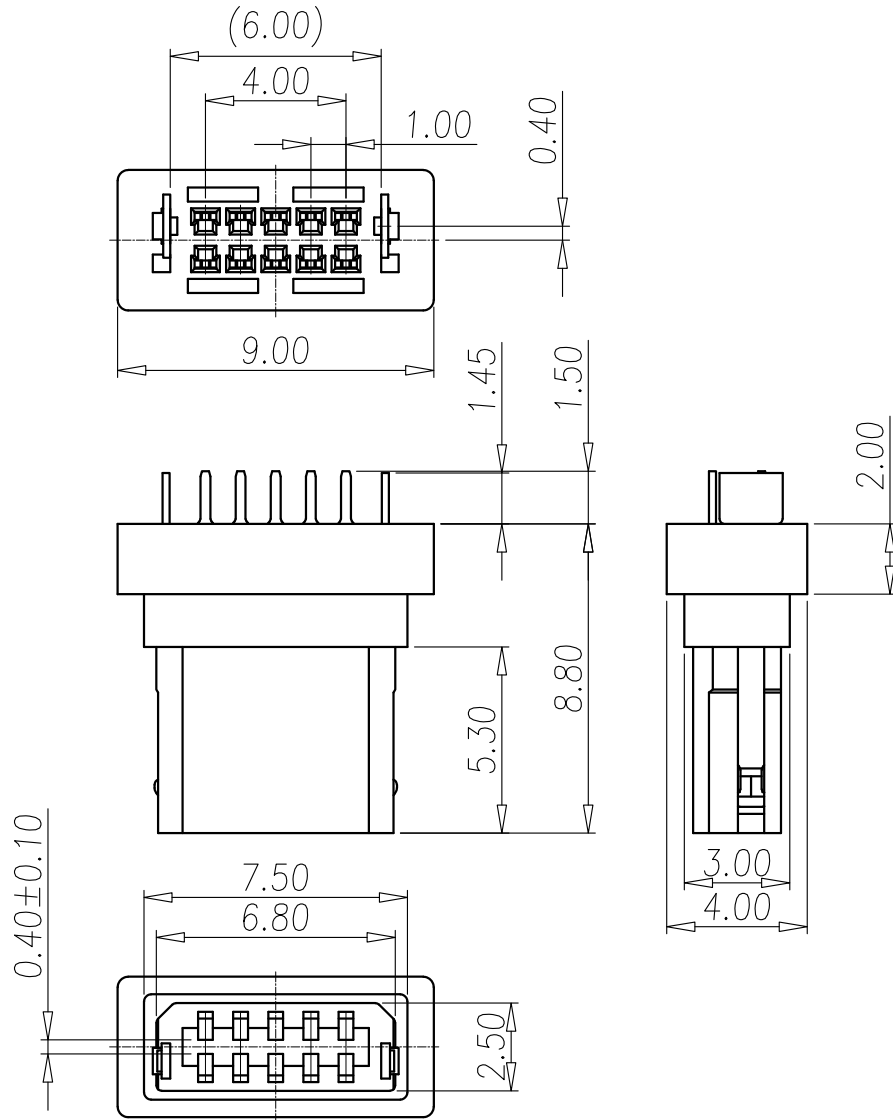

CUSTOMER DRAWING

REV.	DESCRIPTION	APPROVED BY	DATE	ECN NO.
F	RELEASE	Fido Weng	22/12/08*	
G				
H				

1. MATERIAL :
 - 1-1. HOUSING : PBT UL94V-0 ; COLOR : BLACK
 - 1-2. CONTACT : PHOSPHOR BRONZE
 - 1-3. SPRING: PHOSPHOR BRONZE
2. FINISH :
 - 2-1. CONTACT A : 10 MICRO INCHES MIN. GOLD PLATED
OTHER AREA:GOLD FLASH
SOLDER TAILS:BRIGHT TIN 60u"
UNDERPLATED NICKEL OVER ALL 50u" MIN
 - 2-2. SPRING: BRIGHT TIN 60u"
UNDERPLATED NICKEL OVER ALL 50u" MIN

TABLE A

MU-10M1-01	BLACK	Au5u"
MU-10M1-03	BLACK	Au30u"
MU-10M1-05	BLACK	Au10u"
P/N	COLOR	PLATING

DRAWN	Mark Kao	APPEND	Ku Chou	UNIT	mm	TOLERANCE			TITLE	MINI USB PLUG,10 PINS,GABLE MOUNT			SHEET	1/2
CHOKED	Emily Suen			SCALE	1:1	.x ±0.20 .xx ±0.10 .xxx ±0.05 .xxxx ±0.03 ANGULA ±1*			PART NO.	SEE TABLE A	DWG NO.	QC1680	VERSION	F
								NIAN YEONG ENTERPRISE						
								年永實業有限公司						

CUSTOMER DRAWING

REV.	DESCRIPTION	APPROVED BY	DATE	ECN NO.
F	RELEASE	Fido Weng	22/12/08*	
G				
H				

PUT MU-10M1-0X THE CONNECTOR IN THE TUBE
38PCS/1TUBE

PUT STACK TUBES INTO THE CARTON BOXES

PASTE THE TAPE LABEL AND RoHS LABEL ON CARTON BOXES AS DRAWING

DRAWN	Mark Kao	APP'D	Ku Chou	UNIT	mm	TOLERANCE		TITLE	MINI USB PLUG,10 PINS,GABLE MOUNT			SHEET
CHK'D	Emily Suen			SCALE	1:1	.x ±0.20 .xx ±0.10 .xxx ±0.05 .xxxx ±0.03 ANGULA ±1°		PART NO.	SEE TABLE A	DWG NO.	QC1680	2 2 F
							NIAN YEONG ENTERPRISE		年永實業有限公司			